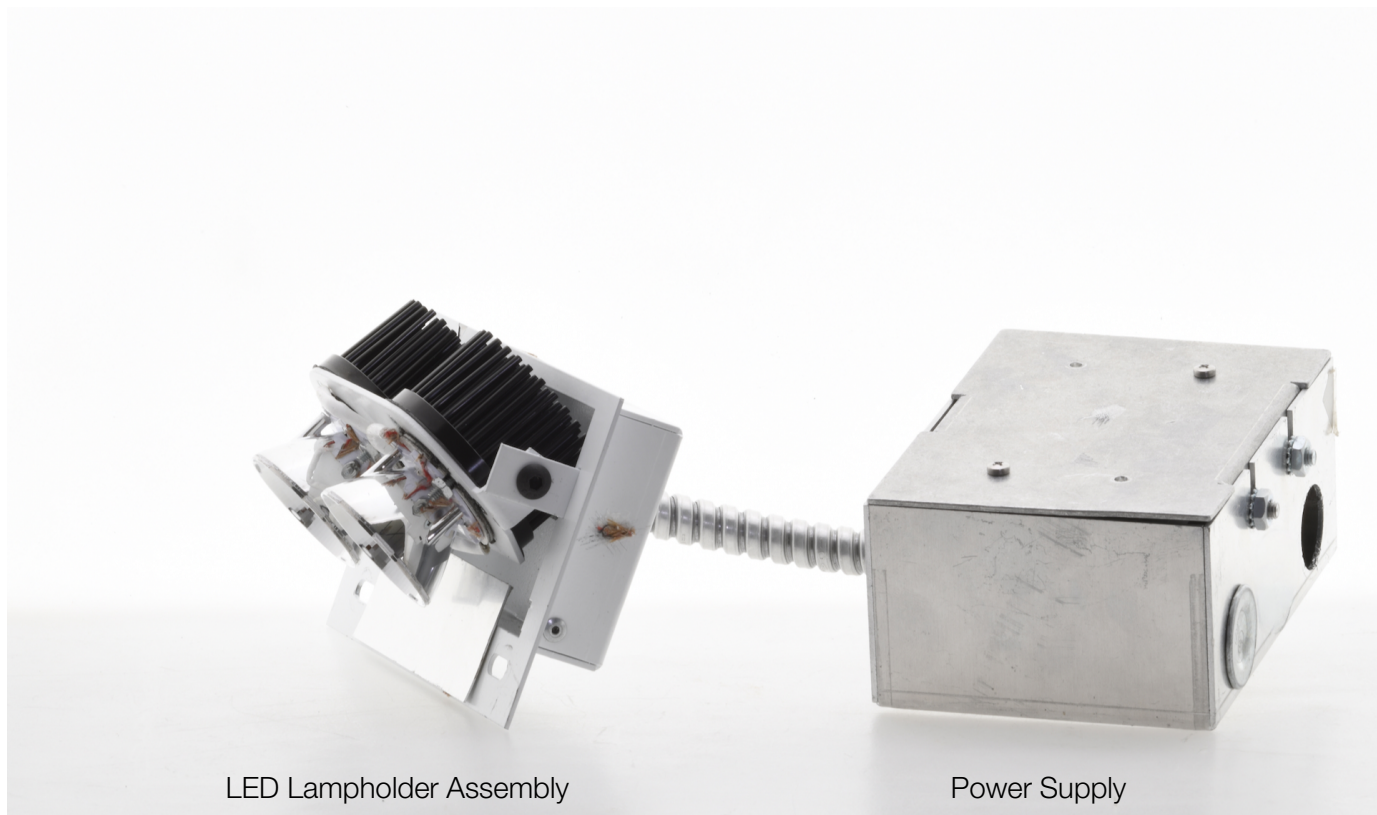

Spot on Lighting LED Retrofit Kit for Nulux Swidlux 46

In the early 1990's, the first Nulux Swidlux wallwasher was designed for the elevator foyer of a Fifth Avenue residence as a remodel fixture intended to gently and uniformly wash the walls with light and have very low glare.

The LED retrofit kit lampholder assembly and power supply are swapped with the existing parts and connected to the same wiring and dimmers.

LED Lampholder Assembly

Power Supply

Model: SOL-WW46-2L-R-°K specify color temperature: 2700 3000
specify dim-to-warm: 1830

- 1260 source lumens
- 15.3 W
- 1% phase cut dimming driver
- 120V AC input
- IC Rated
- low gloss white baked enamel finish
- back etched solite lens
- 95 CRI
- CSA Listed

Spot on Lighting LED Retrofit Kit for Nulux Swidlux 46