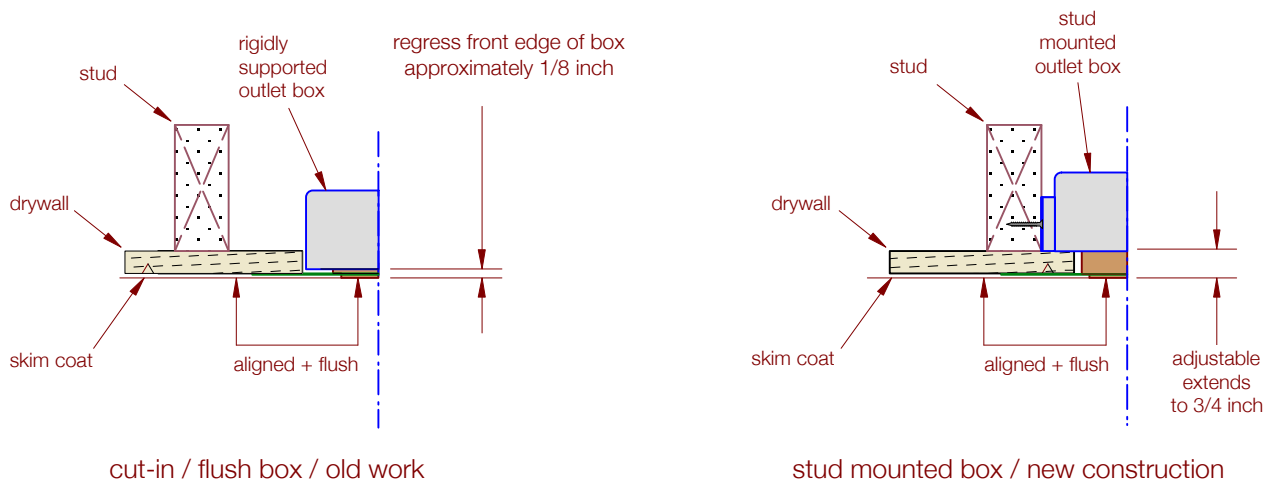

Pin - up

model no. PU-1.9

Flush Pin-up Fixture for Drywall
Spot on Lighting

FLUSH OUTLET BOX MOUNTING

Pin-up Fixture model PU-1.9

no visible canopy - no visible hardware
for all drywall constructions
UL Listed - Patent Pending

mounts to standard 4-inch square steel outlet box - rigid support required

Spot on Lighting

FLUSH OUTLET BOX MOUNTINGS
FOR
DRYWALL - MIRROR - CONCRETE - TILE

SOCKETS

FITTINGS

MONOPOINTS